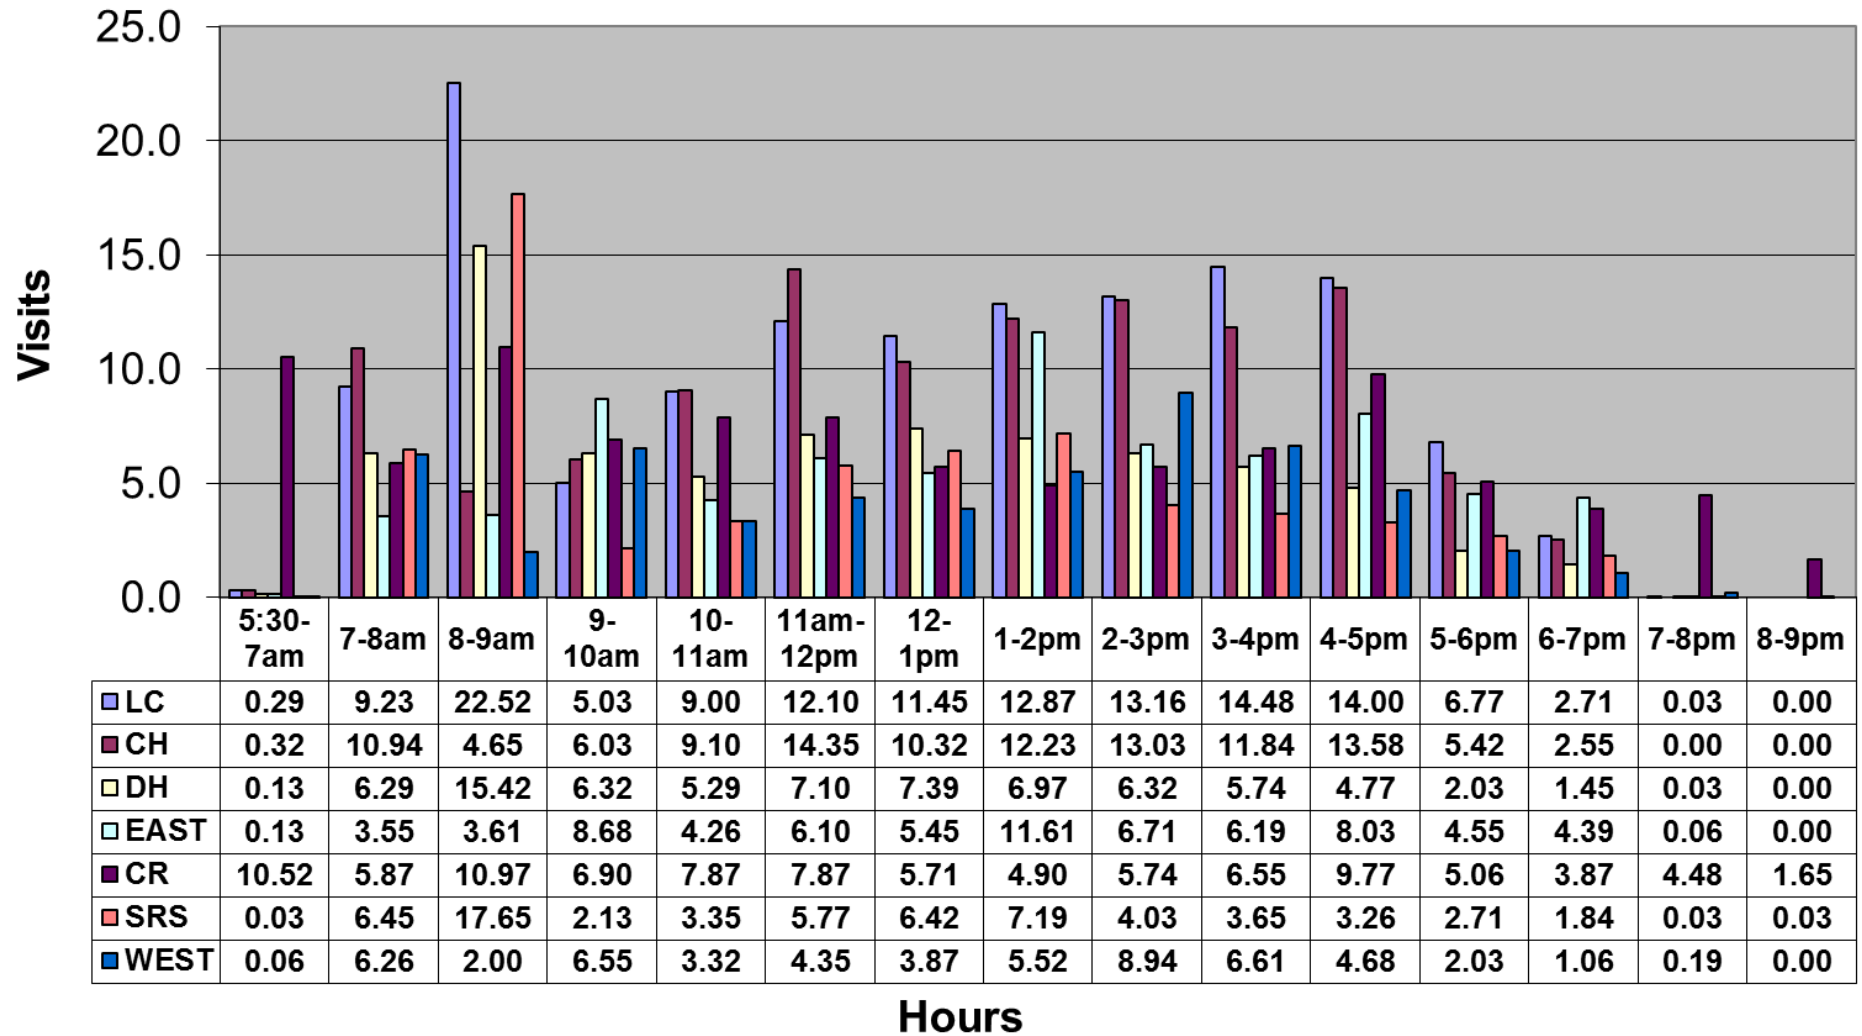

March 2015- Pool Use by Hour - Major Centers

	LC	CH	DH	EC	CR	SRS	WEST
Total Visits	4143	3545	2333	2273	3030	2001	1719
Avg Daily	134	114	75	73	98	65	55
Avg Hourly	11.14	9.53	6.27	6.11	8.15	5.38	4.62

March 2015 - Satellite Centers - Pool Use by Hour

Visits By Hour

	ABN	ABS	CP1	CP2	CV	MV
Total Visits	0	1629	2030	2363	1707	1291
Avg Visits Per Day	0.00	52.55	65.48	76.23	55.06	41.65
Avg Visits Per Hour	0.00	4.38	5.46	6.35	4.59	3.47