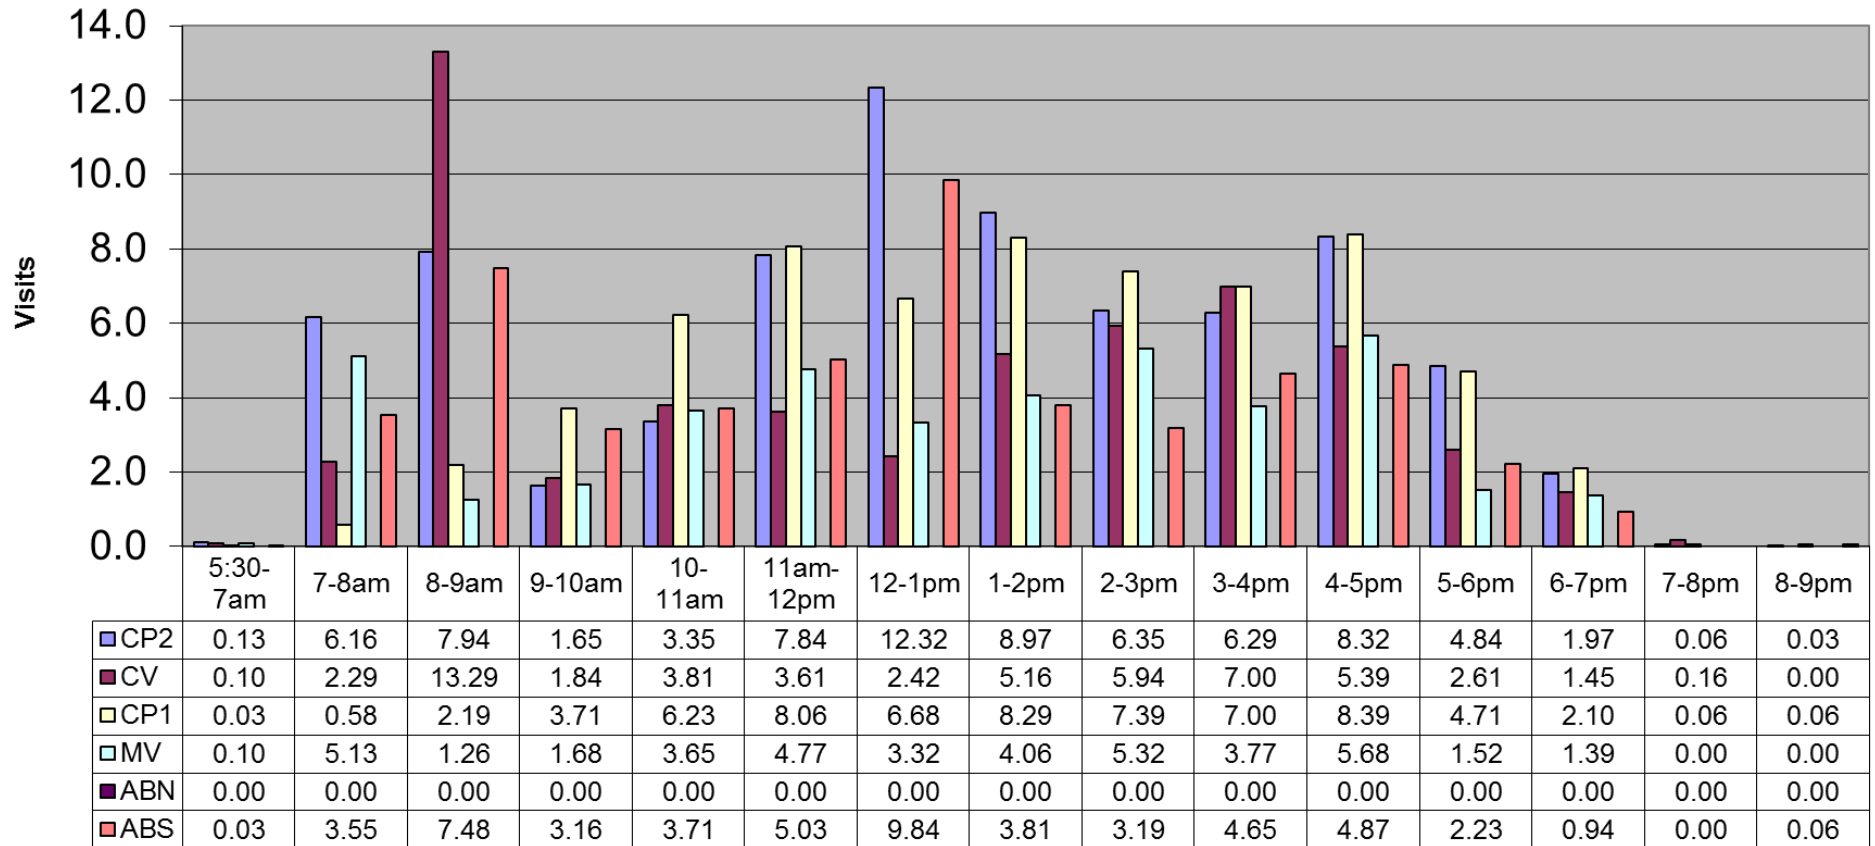

March 2015- Pool Use by Hour - Major Centers

	LC	CH	DH	EC	CR	SRS	WEST
Total Visits	4143	3545	2333	2273	3030	2001	1719
Avg Daily	134	114	75	73	98	65	55
Avg Hourly	11.14	9.53	6.27	6.11	8.15	5.38	4.62

March 2015 - Satellite Centers - Pool Use by Hour

Visits By Hour

	ABN	ABS	CP1	CP2	CV	MV
Total Visits	0	1629	2030	2363	1707	1291
Avg Visits Per Day	0.00	52.55	65.48	76.23	55.06	41.65
Avg Visits Per Hour	0.00	4.38	5.46	6.35	4.59	3.47